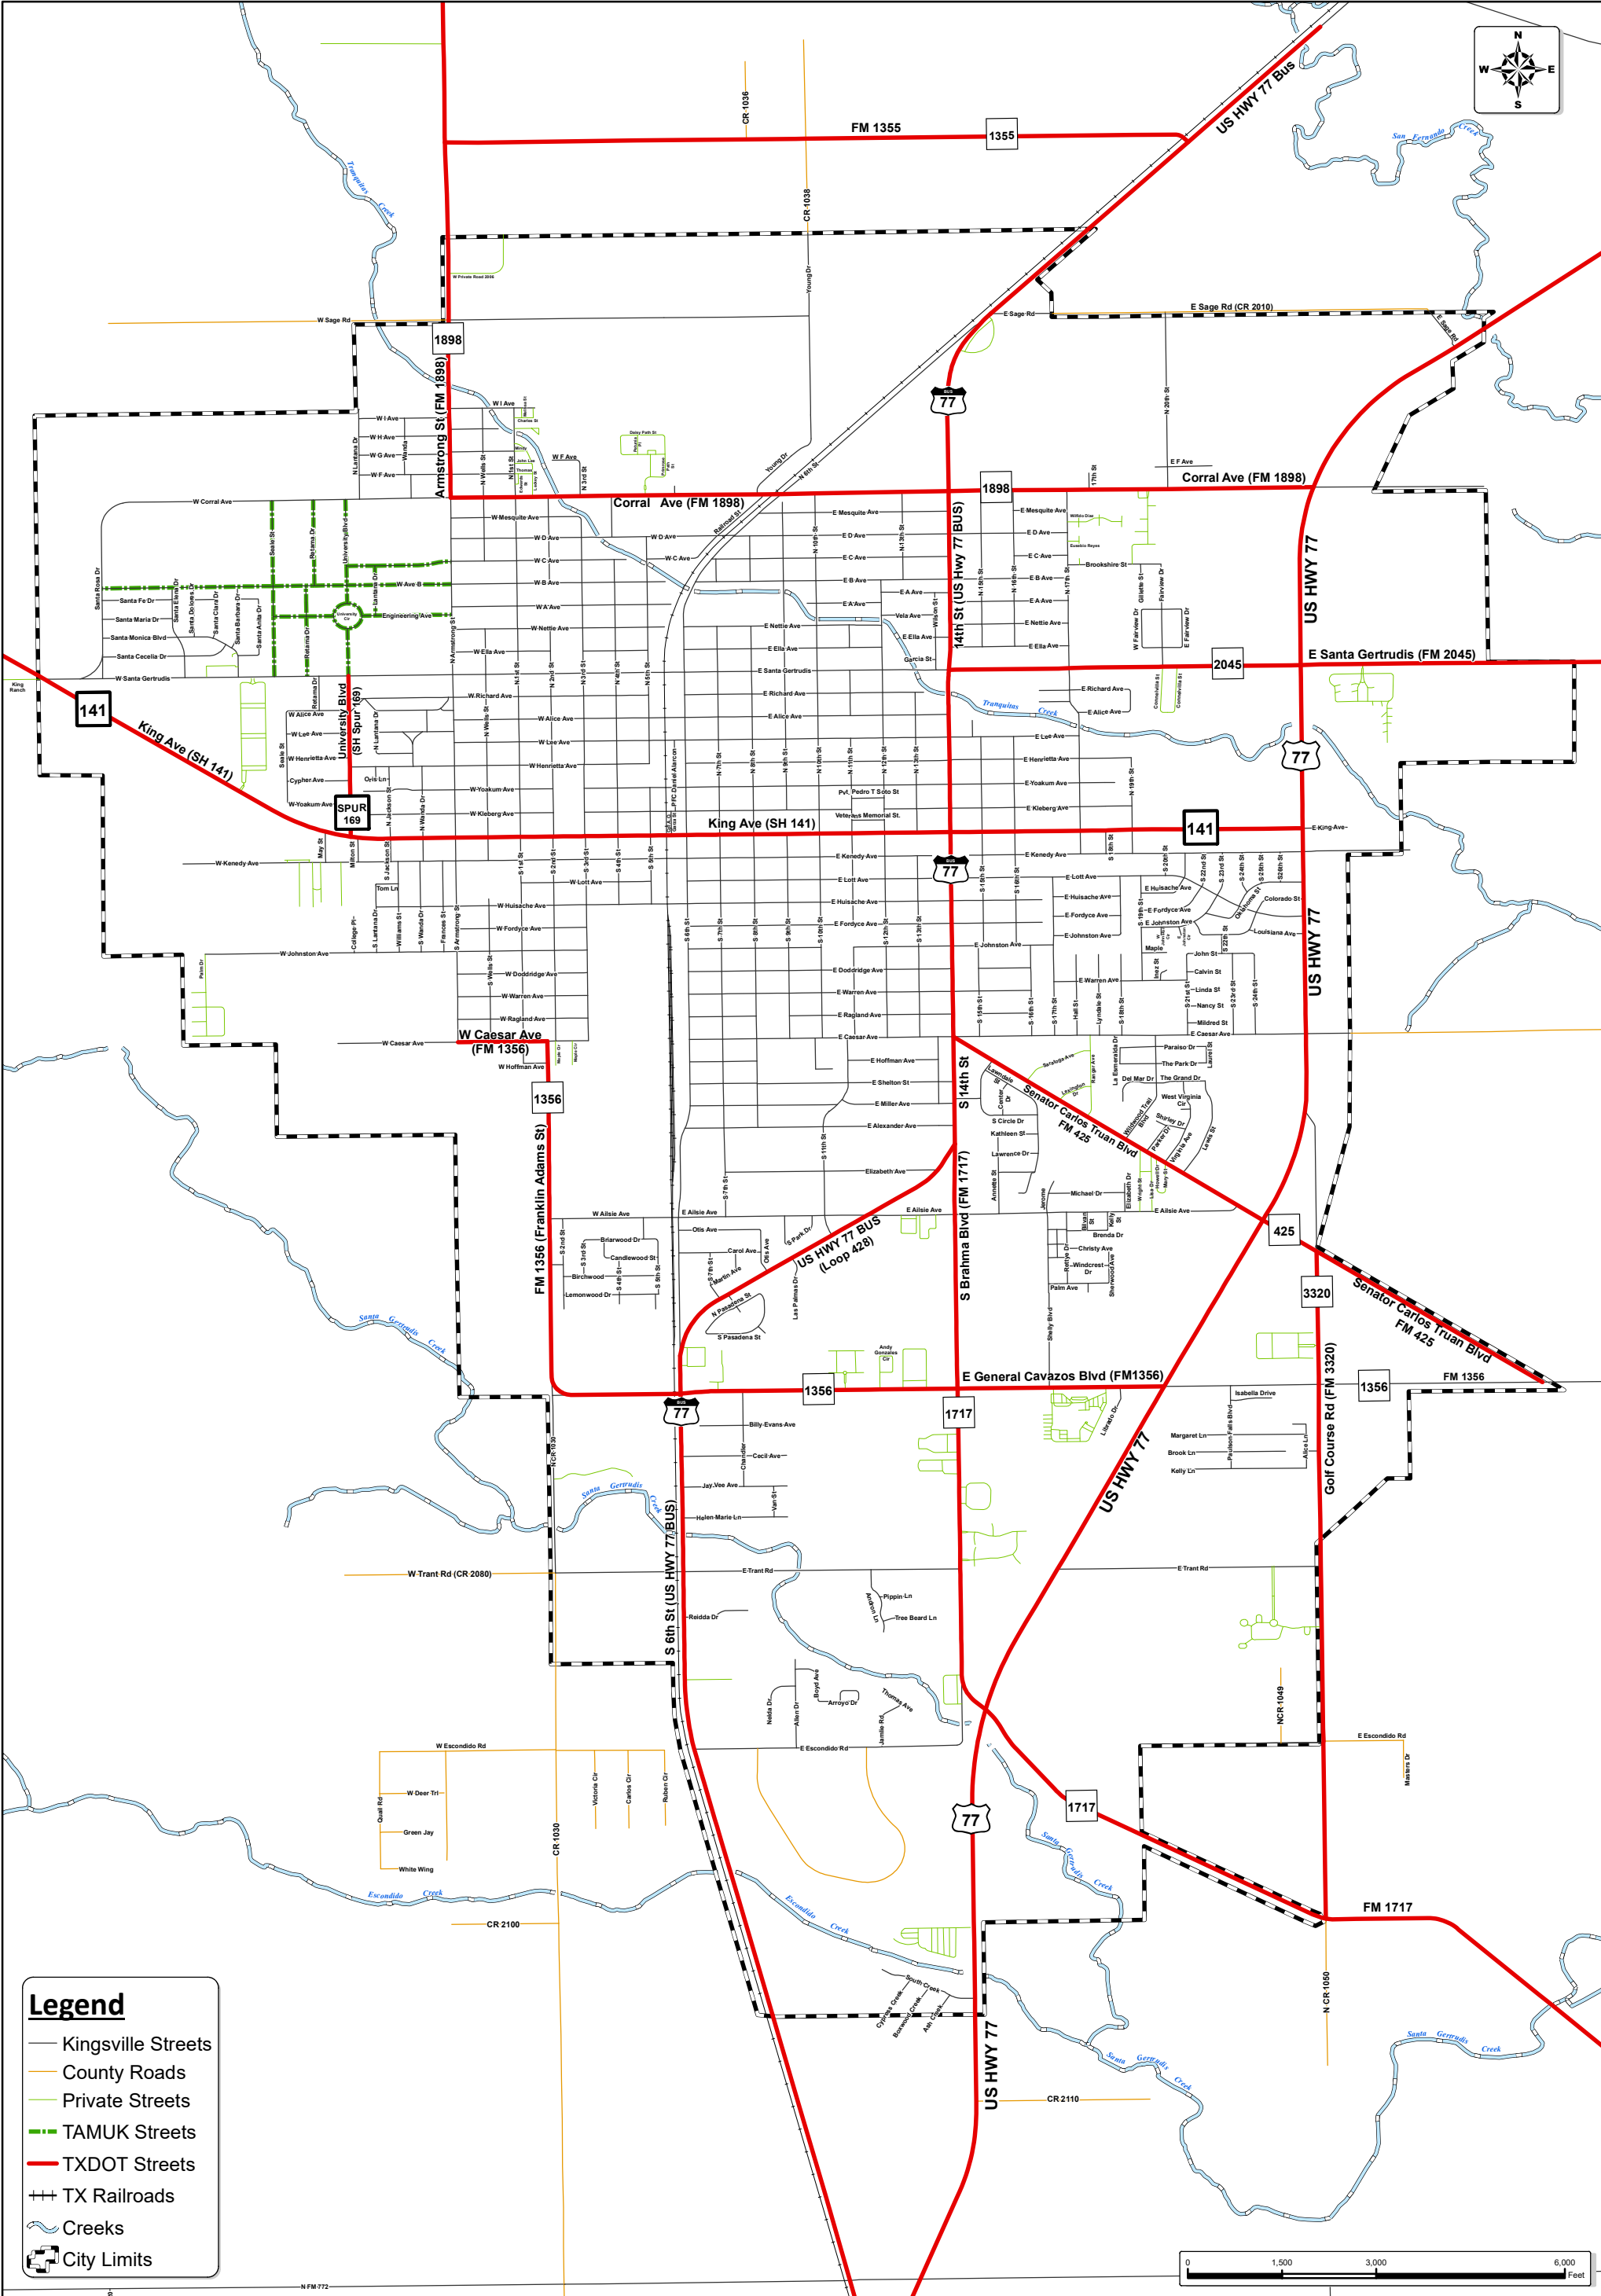

# City of Kingsville

- Legend**
- Kingsville Streets
  - County Roads
  - Private Streets
  - TAMUK Streets
  - TXDOT Streets
  - ++ TX Railroads
  - ~ Creeks
  - City Limits

Page: 1 / 1  
 Drawn By: R. PICK  
 Last Update: 12/6/2024  
 Note: See attached documents for additional information.

DISCLAIMER:  
 THIS MAP IS FOR VISUAL PURPOSES ONLY. THE INFORMATION ON THIS SHEET MAY CONTAIN INACCURACIES OR ERRORS. THE CITY OF KINGSVILLE IS NOT RESPONSIBLE IF THE INFORMATION CONTAINED HEREIN IS USED FOR ANY DESIGN, CONSTRUCTION, PLANNING, BUILDING, OR ANY OTHER PURPOSE.