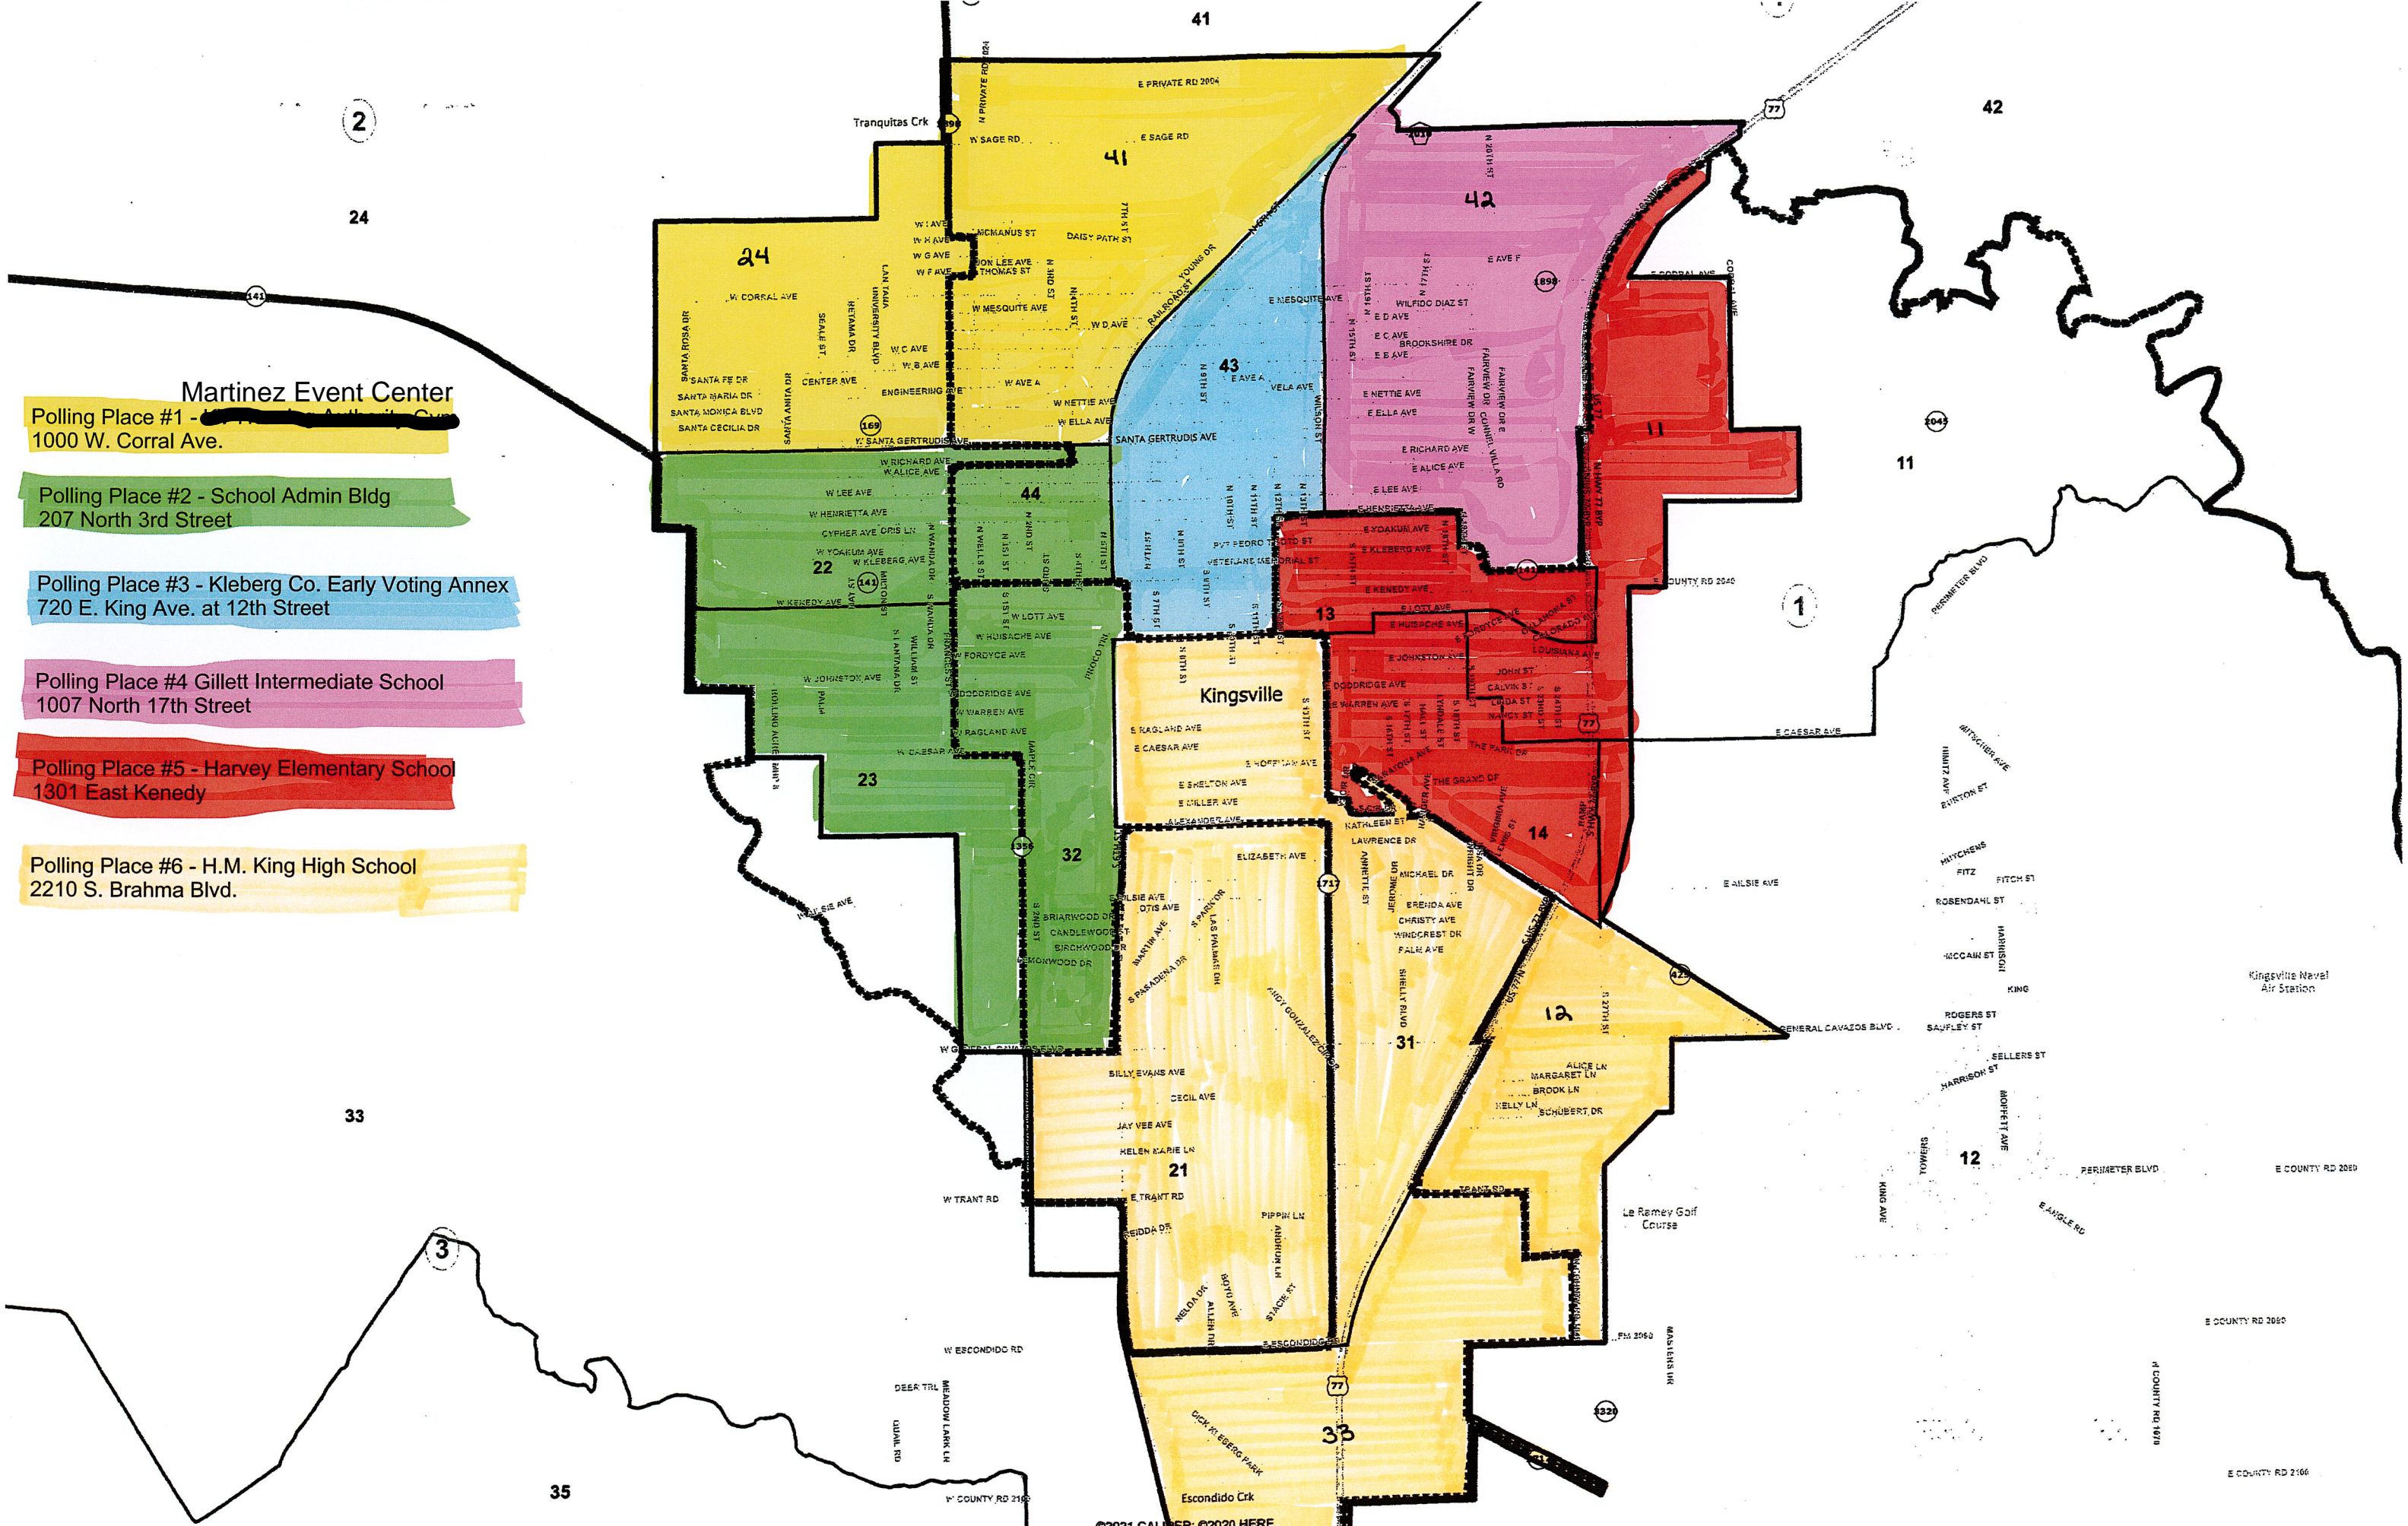

CITY GENERAL ELECTION
(LA CIUDAD DE KINGSVILLE ELECCION GENERAL)
MAY 4, 2024 (dia 4 de Mayo, 2024)

LOCATION OF POLLING PLACES

(Direccion de las Casillas Electorales)

**ELECTION
PRECINCT**

(Precincto de
la Eleccion)

**COUNTY ELECTION
PRECINCT**

(Precinctos del Condado)

POLLING PLACE

(Sitio de Votacion)

No. 1	24 & 41	Martinez Event Center 1000 West Corral
No. 2	22, 23, 32, & 44	School Admin. Building <i>(Edificio de Administracion Escolar)</i> 207 North 3 rd Street
No. 3	43	Kleberg Co. Early Voting Annex <i>(Edificio anexo del condado de Kleberg)</i> 720 E. King at 12 th Street
No. 4	42	Gillett Intermediate School <i>(Escuela Intermedia Gillett)</i> 1007 North 17 th Street
No. 5	11, 13, & 14	Harvey Elementary School <i>(Escuela Primaria Harvey)</i> 1301 East Kenedy
No. 6	12, 21, 31, & 33	H.M. King High School <i>(Escuela H.M. King High School)</i> 2210 S. Brahma Blvd.

Martinez Event Center
 Polling Place #1 - ~~_____~~
 1000 W. Corral Ave.

Polling Place #2 - School Admin Bldg
 207 North 3rd Street

Polling Place #3 - Kleberg Co. Early Voting Annex
 720 E. King Ave. at 12th Street

Polling Place #4 Gillett Intermediate School
 1007 North 17th Street

Polling Place #5 - Harvey Elementary School
 1301 East Kenedy

Polling Place #6 - H.M. King High School
 2210 S. Brahma Blvd.